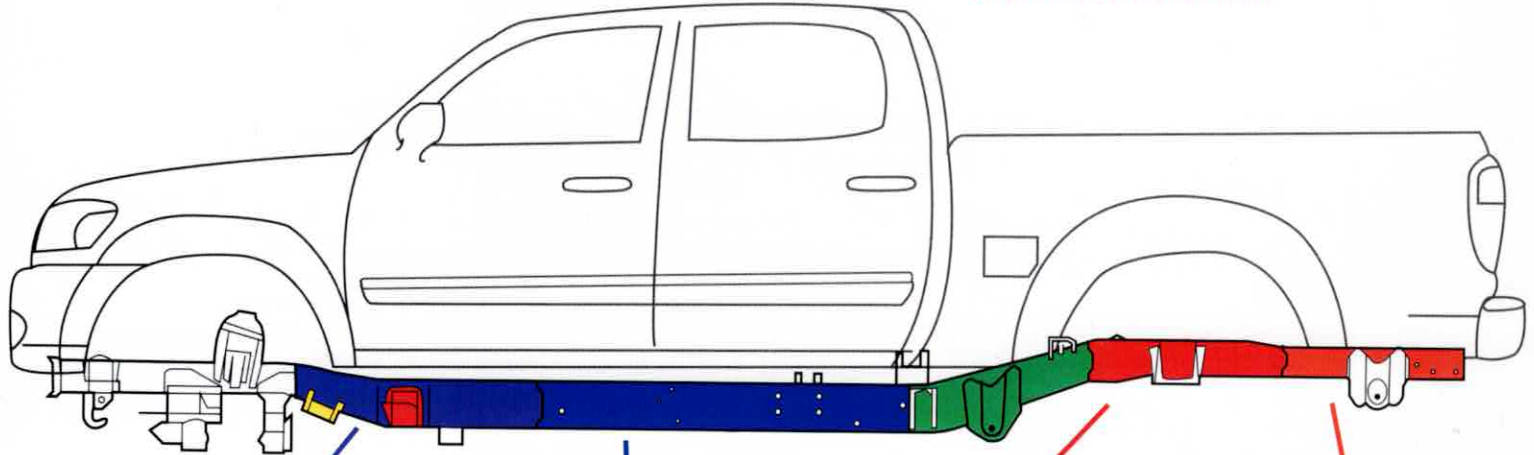

## 2000-2006 TUNDRA DOUBLE CAB

**ART-240 SBM**  
\$29.95 / \$49.95  
Sway Bar Mount

**ART-239**  
\$69.95 / \$129.95  
Front Cab Mount

**ART-242D**  
\$229.95 / \$449.95  
Mid Frame Section

**ART-240XD**  
\$229.95 / \$449.95  
Front Frame Section