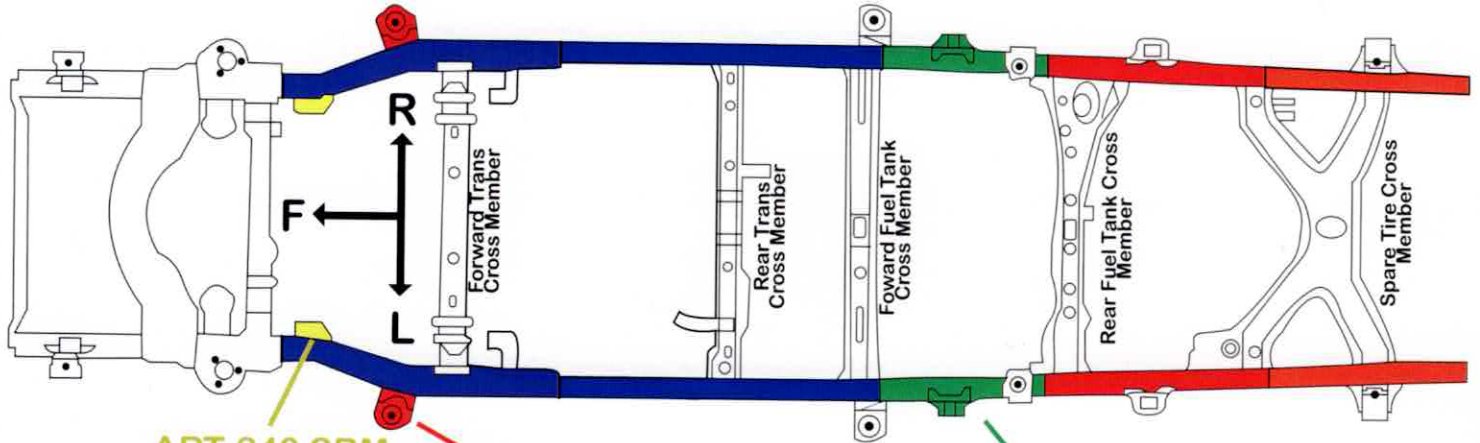

## 2000-2006 TUNDRA DOUBLE CAB

**ART-240 SBM**  
\$29.95 / \$49.95  
Sway Bar Mount

**ART-239**  
\$69.95 / \$129.95  
Front Cab Mount

**ART-242D**  
\$229.95 / \$449.95  
Mid Frame Section

**ART-240XD**  
\$229.95 / \$449.95  
Front Frame Section

**ART-241D**  
\$139.95 / \$269.95  
Center Frame Section

**ART-243U**  
\$169.95 / \$329.95  
Mid Rear Frame Section

**ART-244U**  
\$139.95 / \$269.95  
Rear Frame Section

**1550 Elmwood Ave, Cranston RI 02910** • **1800.407.7024** • **www.SafeTcap.com**